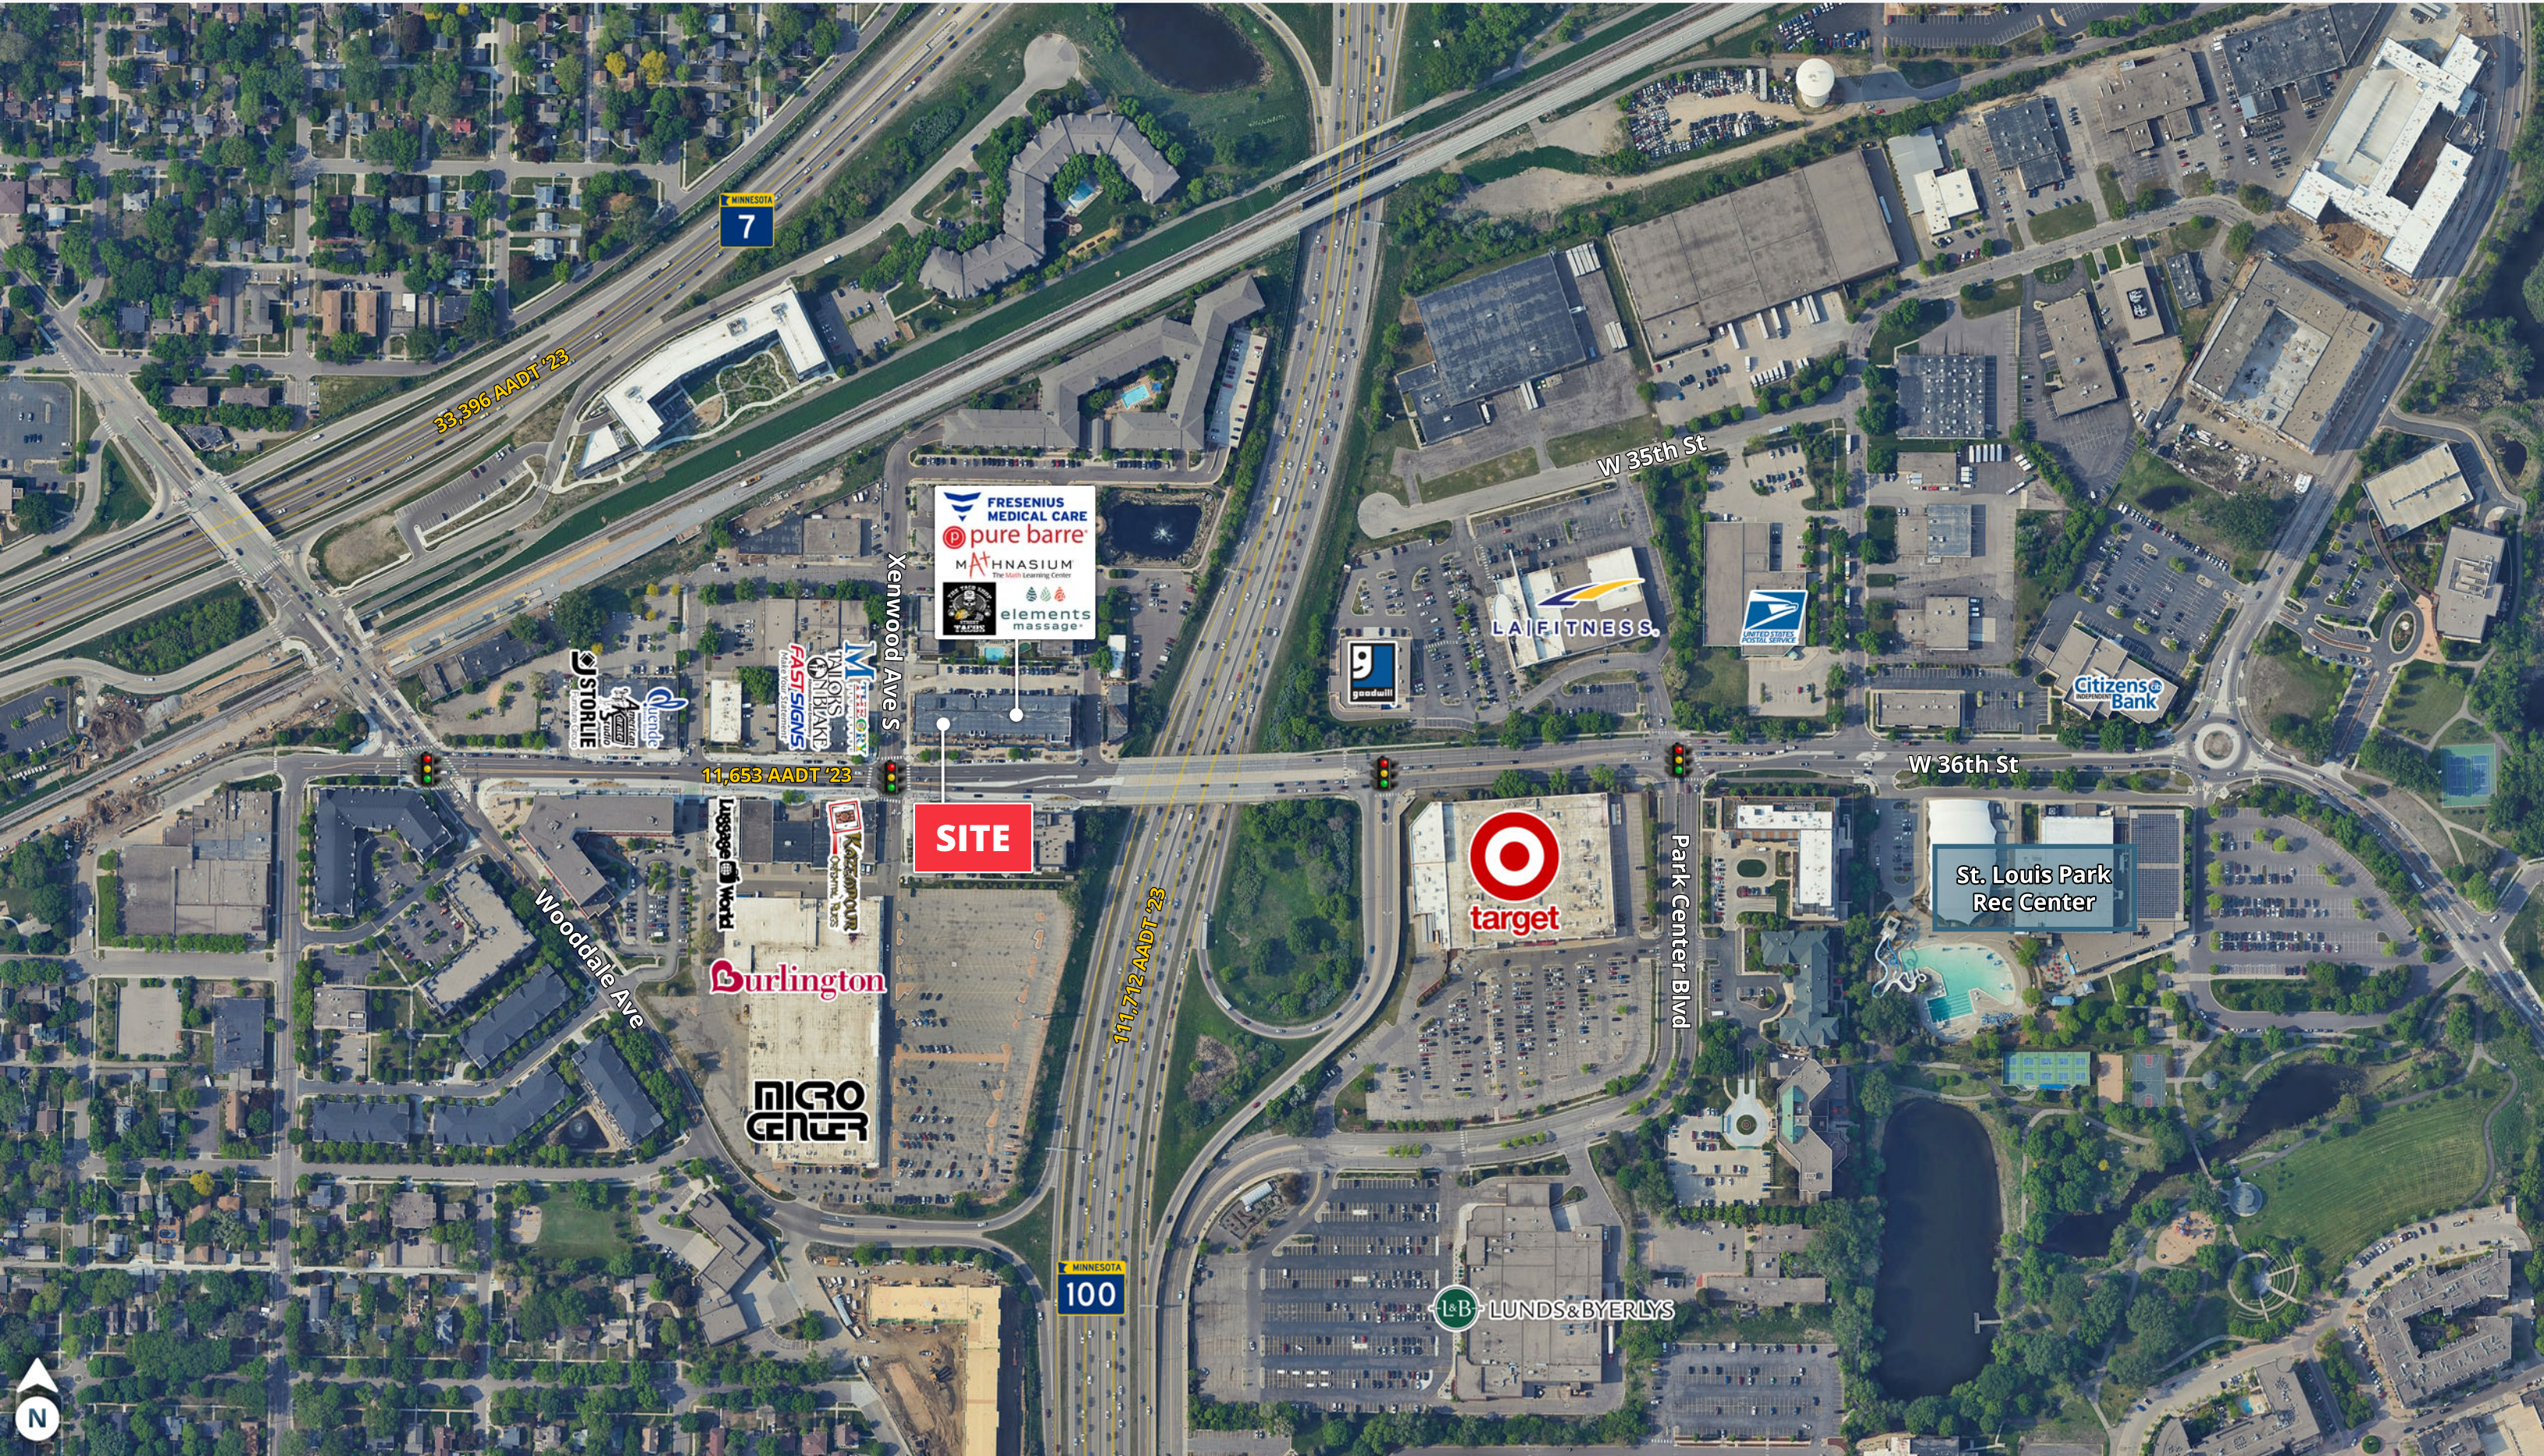

FOR SUBLEASE

7,117± SF
Available

5/31/28
Lease Expires

Contact
Broker
Lease Rate

ABOUT THE PROPERTY

- Former medical office / clinic available for sublease.
- Convenient location. In-line space fronting on W 36th St at the NWQ MN 100.
- Join area service and retailers including Target, LA Fitness, Lunds & Byerly's, Burlington, Micro Center, Purre Barre and Elements Massage.
- Methodist Medical Center is located nearby and has been recognized as 2023-2024 Best Regional Hospital by U.S. News & World Report.

TRAFFIC COUNTS

W 36th Street	11,653 AADT
MN 100	111,712 AADT
Year: 2023	

NEARBY RETAILERS

elements
massage®

Shoppes at Knollwood

- KOHL'S
- RACK
- Cub
- HomeGoods
- TJ-maxx
- OLD NAVY
- ULTA
- DSW
- Applebees
- Total Wine & MORE
- BANANA REPUBLIC

Knollwood Village

- target
- five BELOW
- ALDI
- Advance Auto Parts
- DOLLAR TREE
- SALLY BEAUTY

- HALF PRICE BOOKS
- ORVIS
- Frattallone's Hardware & Garden
- Once upon a child

MINNESOTA 7

33,396 AADT '23