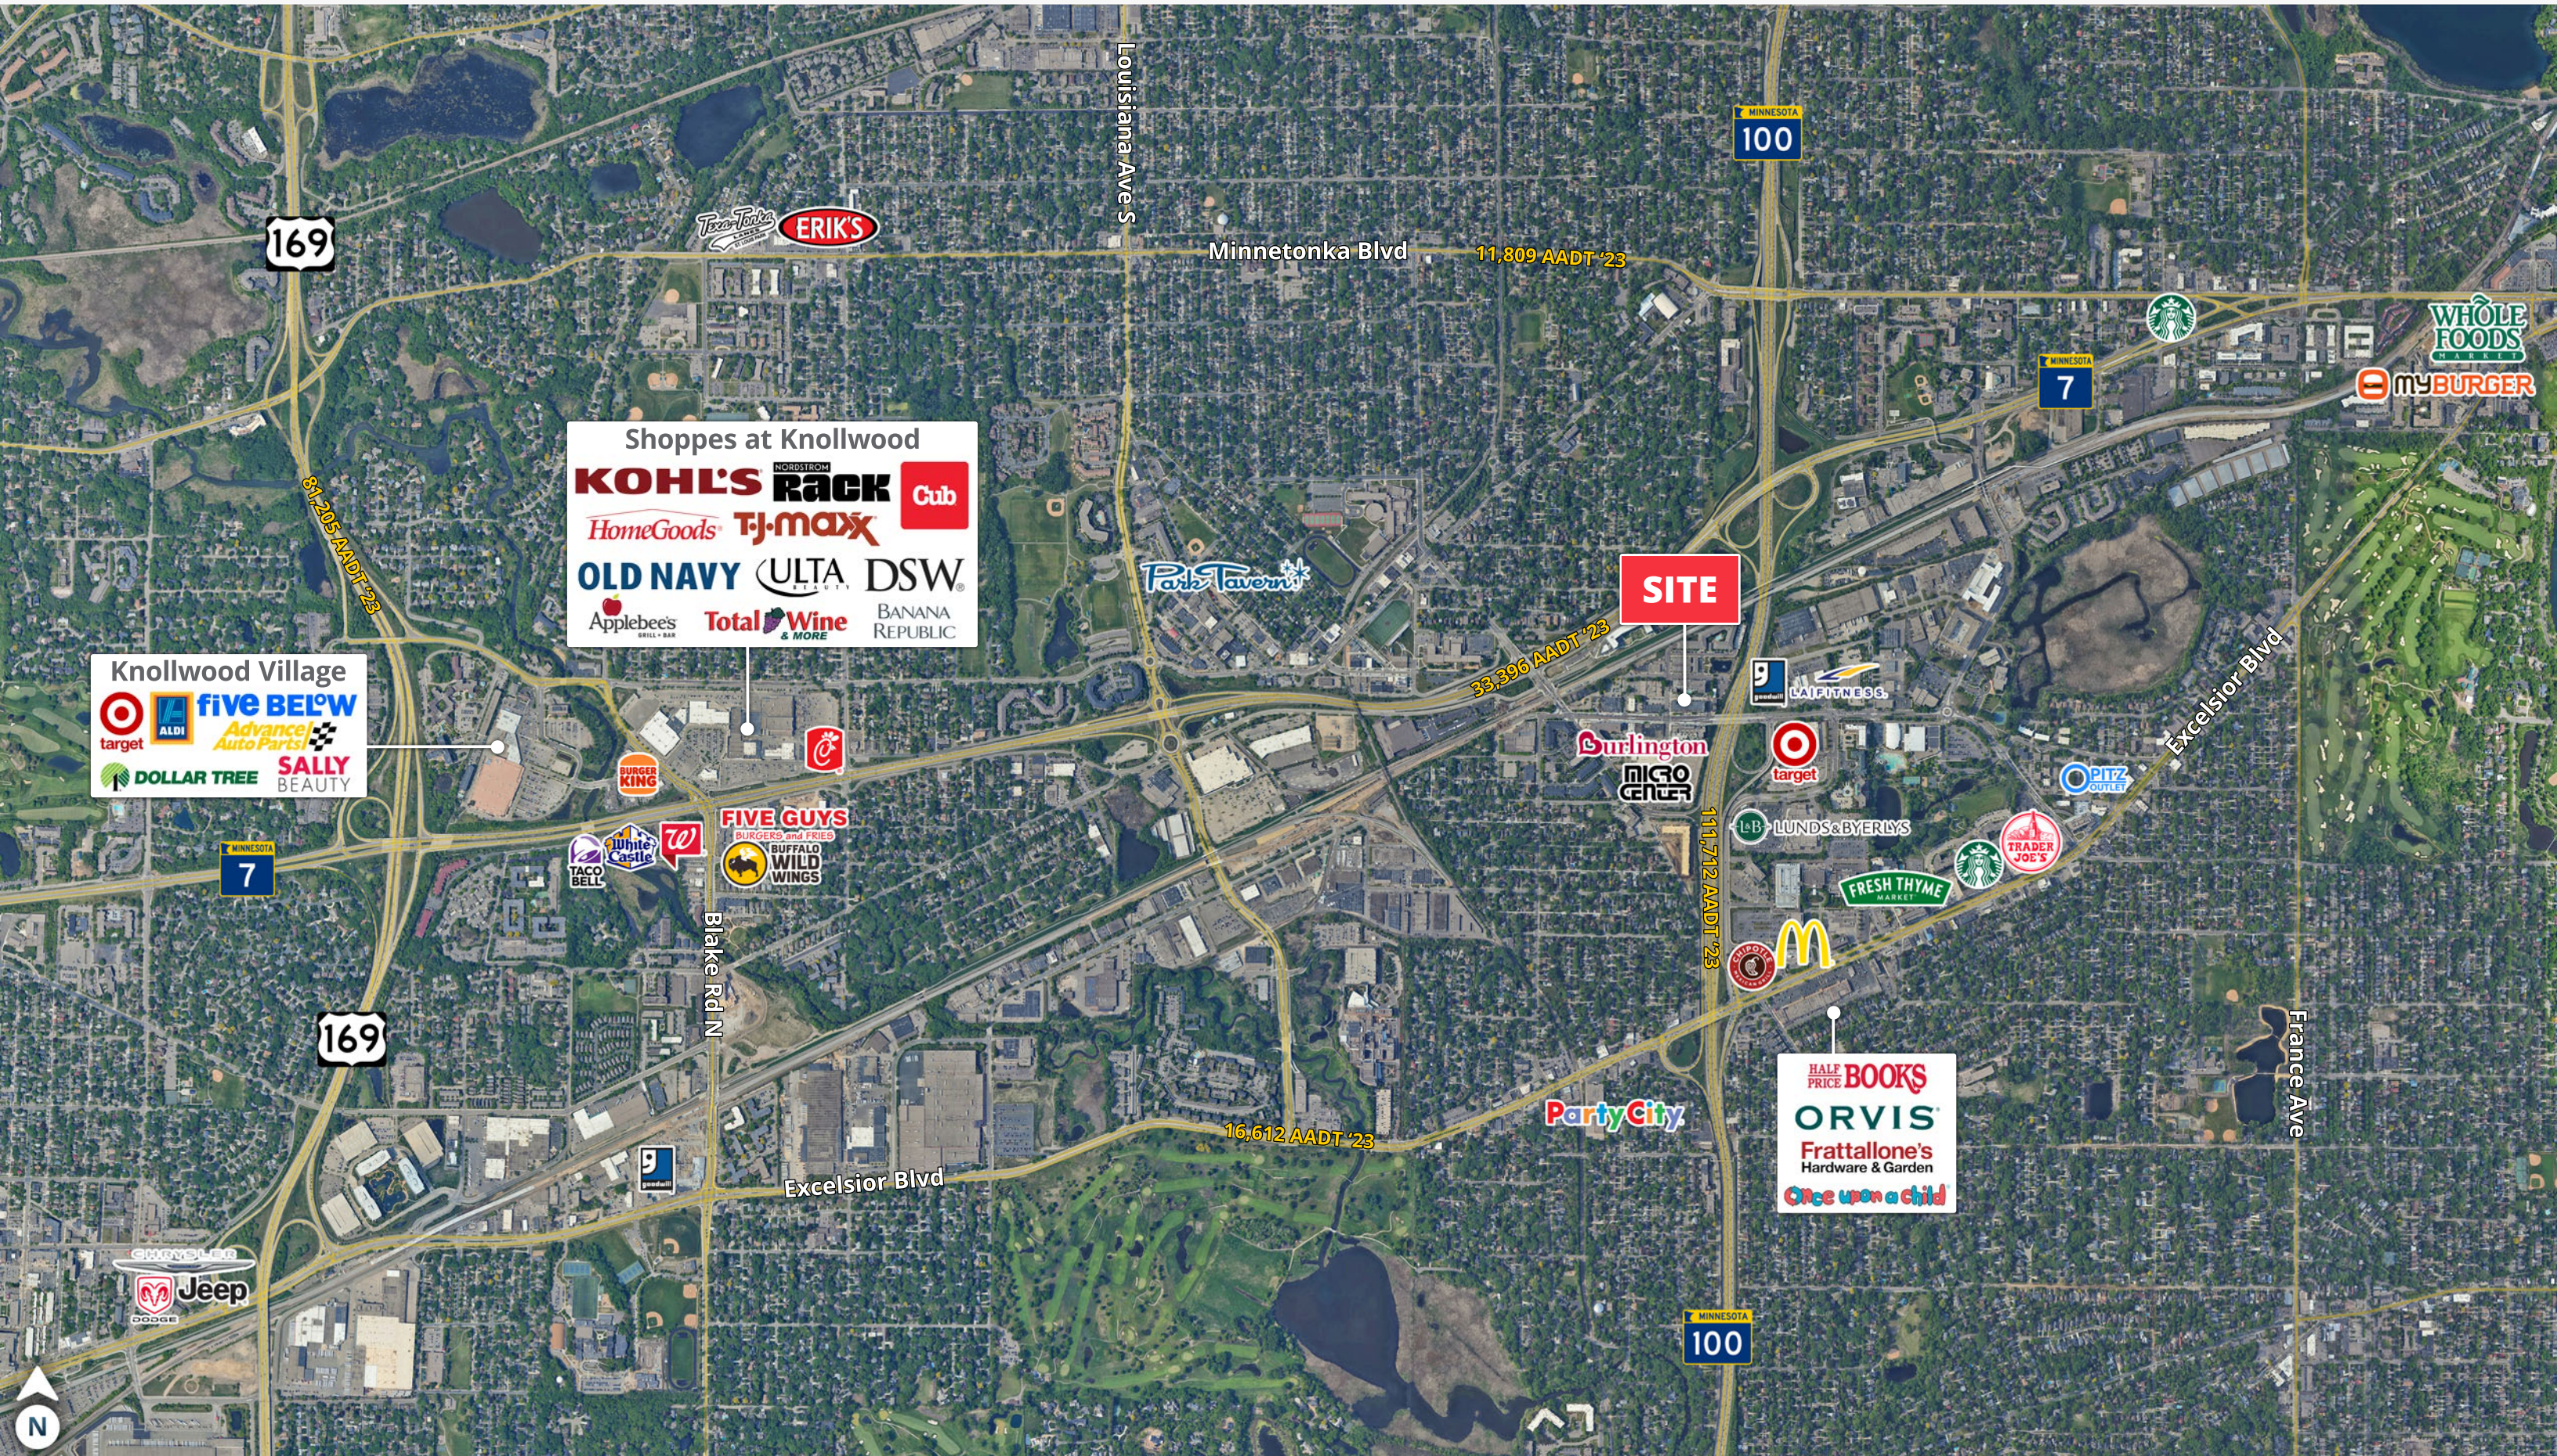

STORIE
LUCENTE
AMERICAN STUDIO

MATHEMATICS
FASTSIGNS
NATIONS
ONIBAK

11,653 AADT '23

SITE

target

Park Center Blvd

Wooddale Ave

Loggess World
KAZZAMOUR
Obscure Bars
Burlington

FOR SUBLEASE

7,117± SF
Available

5/31/28
Lease Expires

Contact
Broker
Lease Rate

ABOUT THE PROPERTY

- Former medical office / clinic available for sublease.
- Convenient location. In-line space fronting on W 36th St at the NWQ MN 100.
- Join area service and retailers including Target, LA Fitness, Lunds & Byerly's, Burlington, Micro Center, Purre Barre and Elements Massage.
- Methodist Medical Center is located nearby and has been recognized as 2023-2024 Best Regional Hospital by U.S. News & World Report.

TRAFFIC COUNTS

W 36th Street	11,653 AADT
MN 100	111,712 AADT
Year: 2023	

NEARBY RETAILERS

elements
massage®

Shoppes at Knollwood

- KOHL'S
- RACK
- Cub
- HomeGoods
- TJ-maxx
- OLD NAVY
- ULTA
- DSW
- Applebees
- Total Wine & MORE
- BANANA REPUBLIC

Knollwood Village

- target
- five BELOW
- ALDI
- Advance Auto Parts
- DOLLAR TREE
- SALLY BEAUTY

- HALF PRICE BOOKS
- ORVIS
- Frattallone's Hardware & Garden
- Once upon a child

MINNESOTA 7

33,396 AADT '23